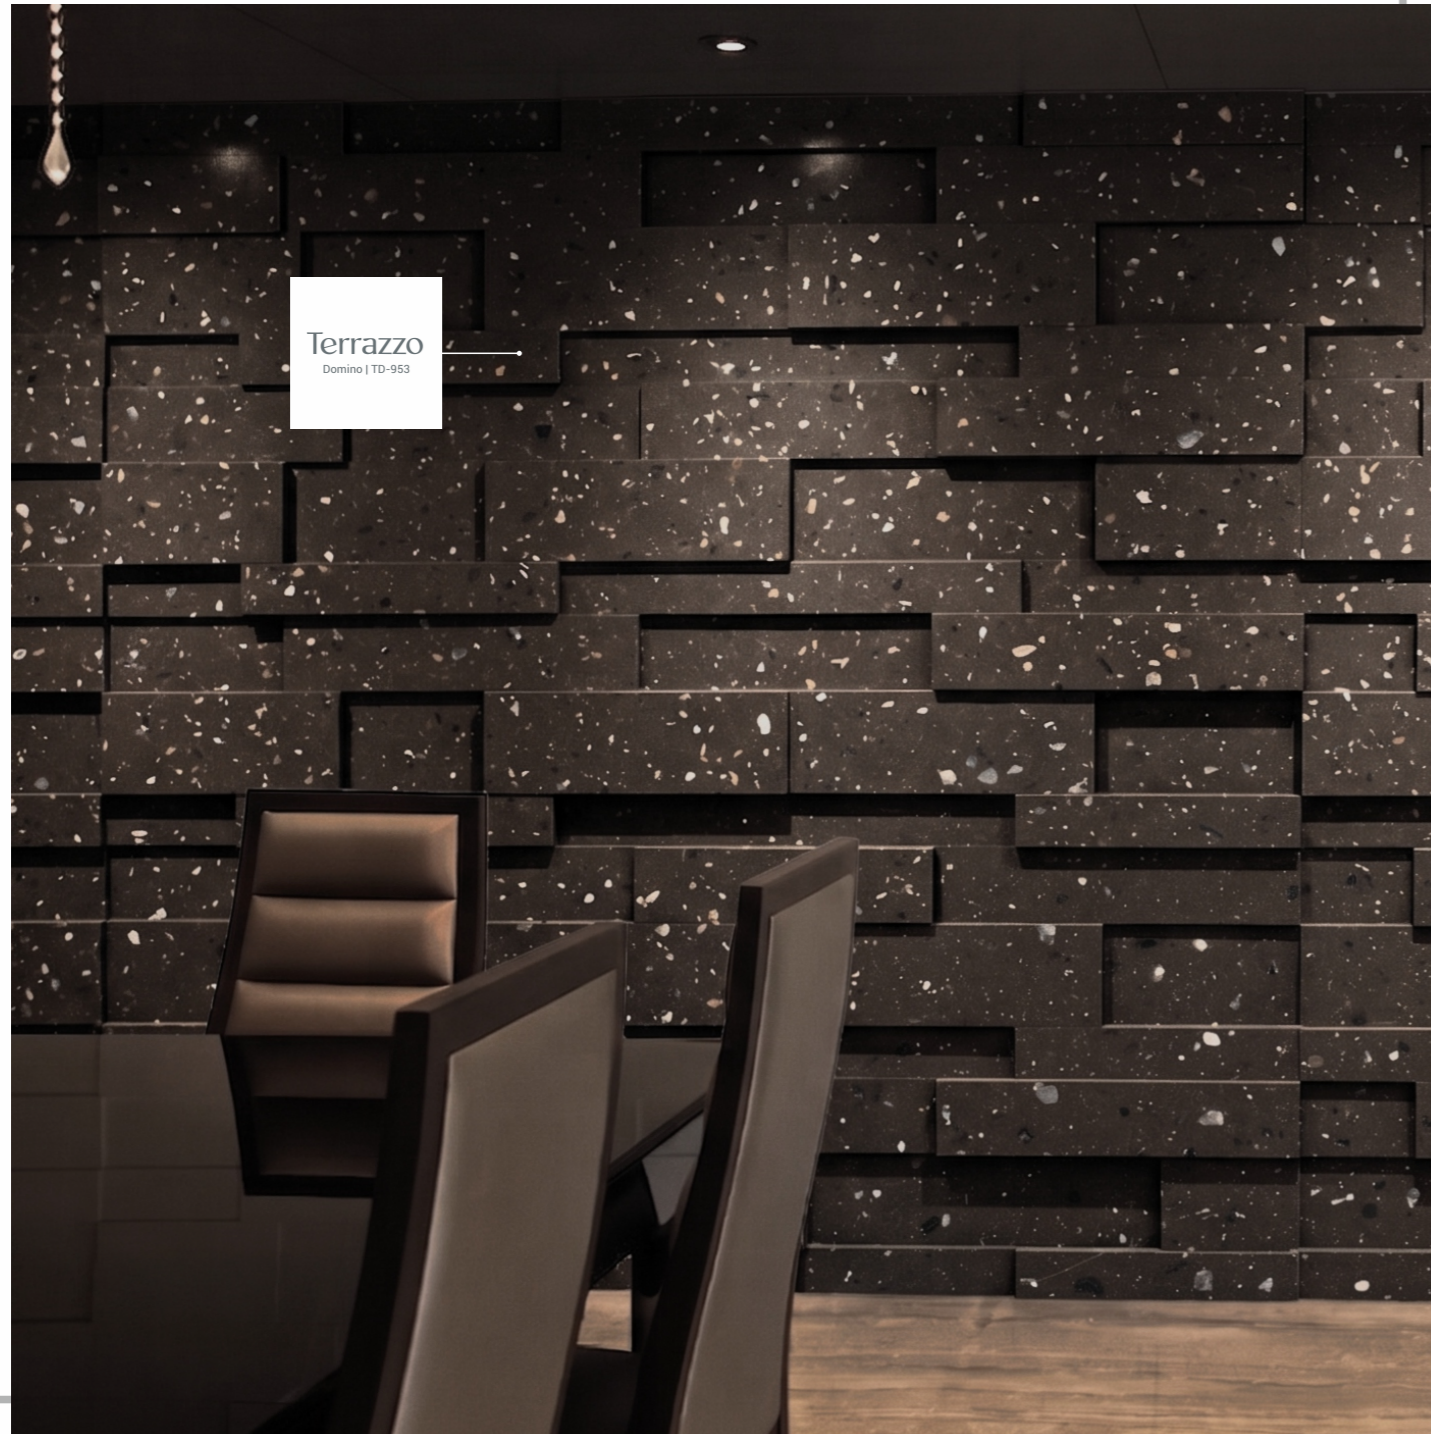

Elevate every
space with
timeless surface
beauty.

Beauty

Terrazzo
Domino | TD-953